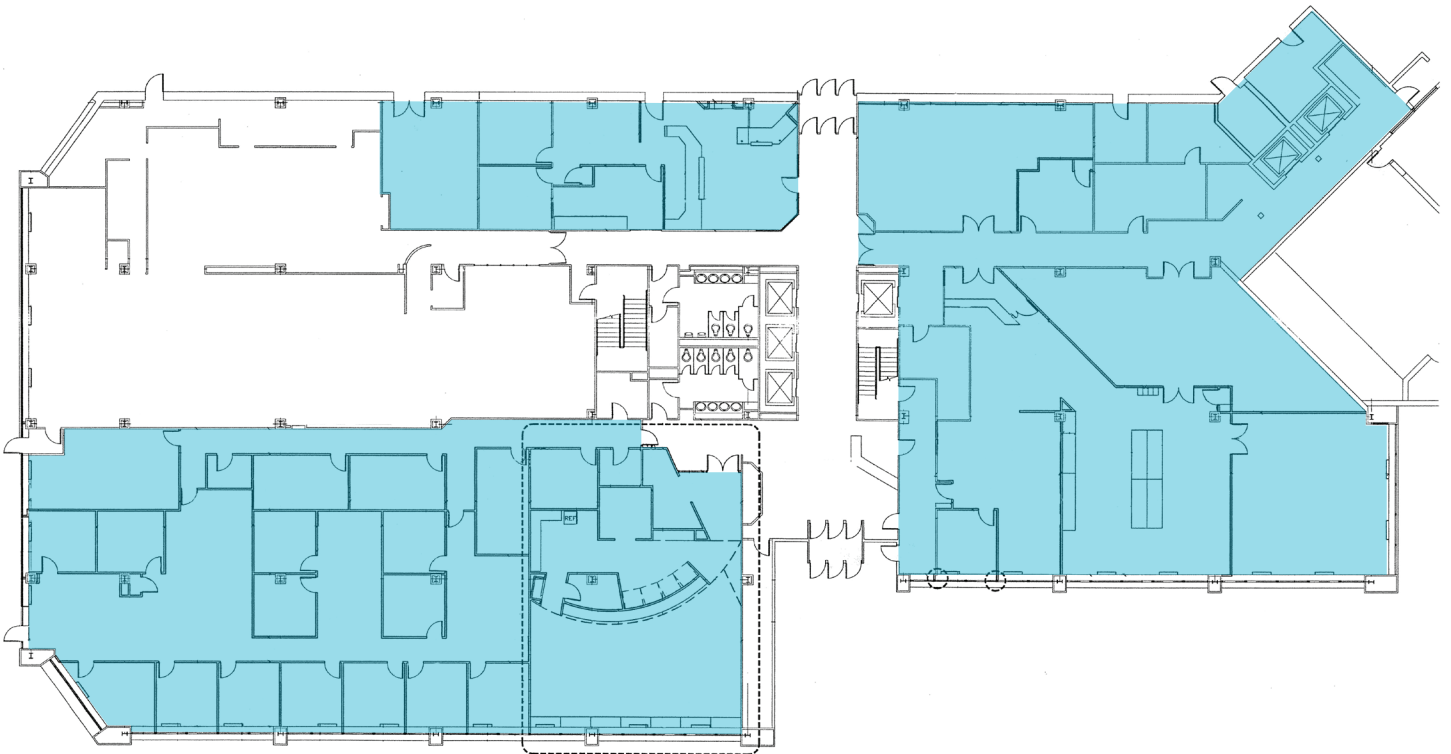

26,636 SF AVAILABLE

FIRST FLOOR | 101 EAST RIVER DRIVE

FOR MORE INFORMATION

OWNERSHIP

Jonathan Keller

860.232.9100

jkeller@thefremontgroup.net

LEASING