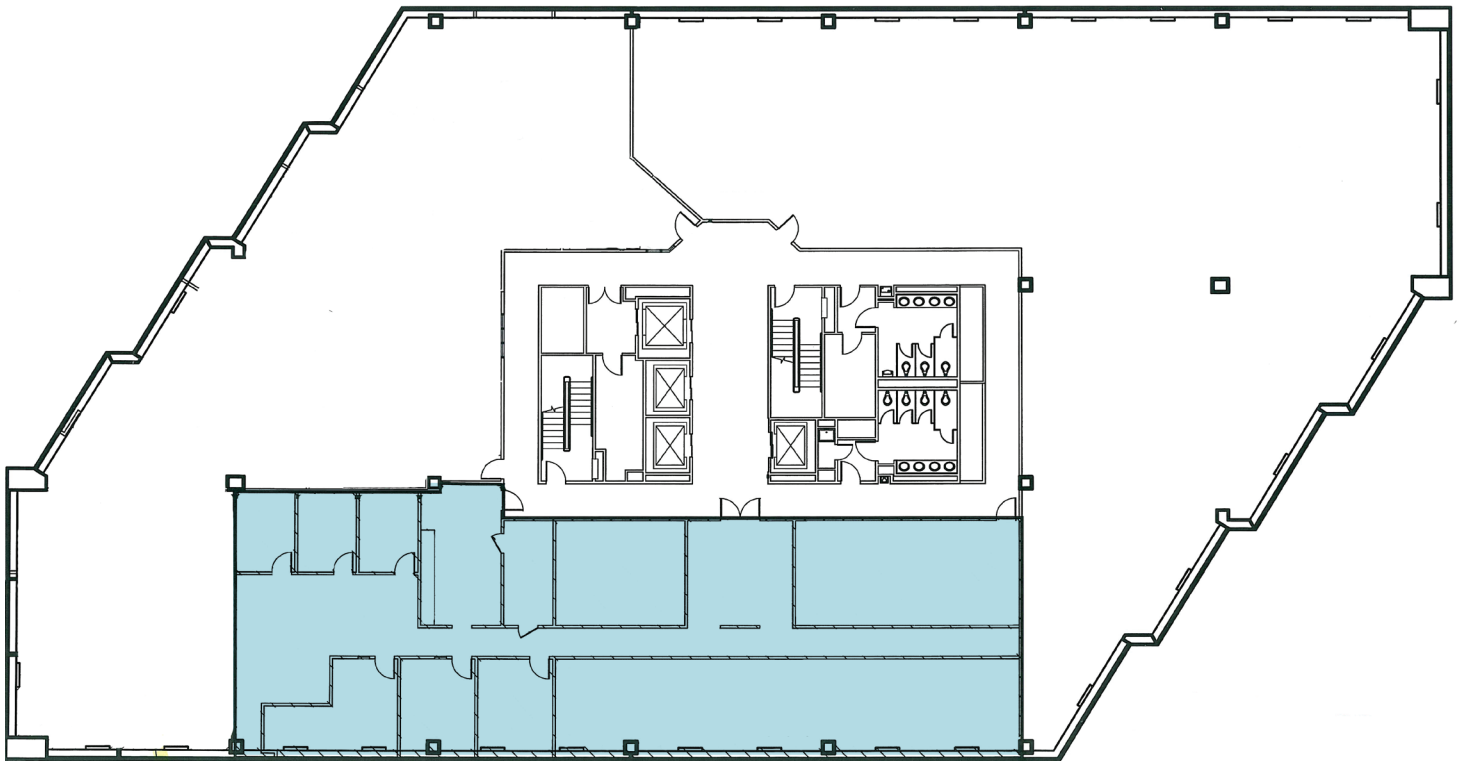

5,721 SF AVAILABLE

EIGHTH FLOOR | 99 EAST RIVER DRIVE

FOR MORE INFORMATION

OWNERSHIP

Jonathan Keller
860.232.9100
jkeller@thefremontgroup.net

LEASING

Patrick Mulready
860.987.4735
pat.mulready@cbre-ne.com

THE FREMONT GROUP