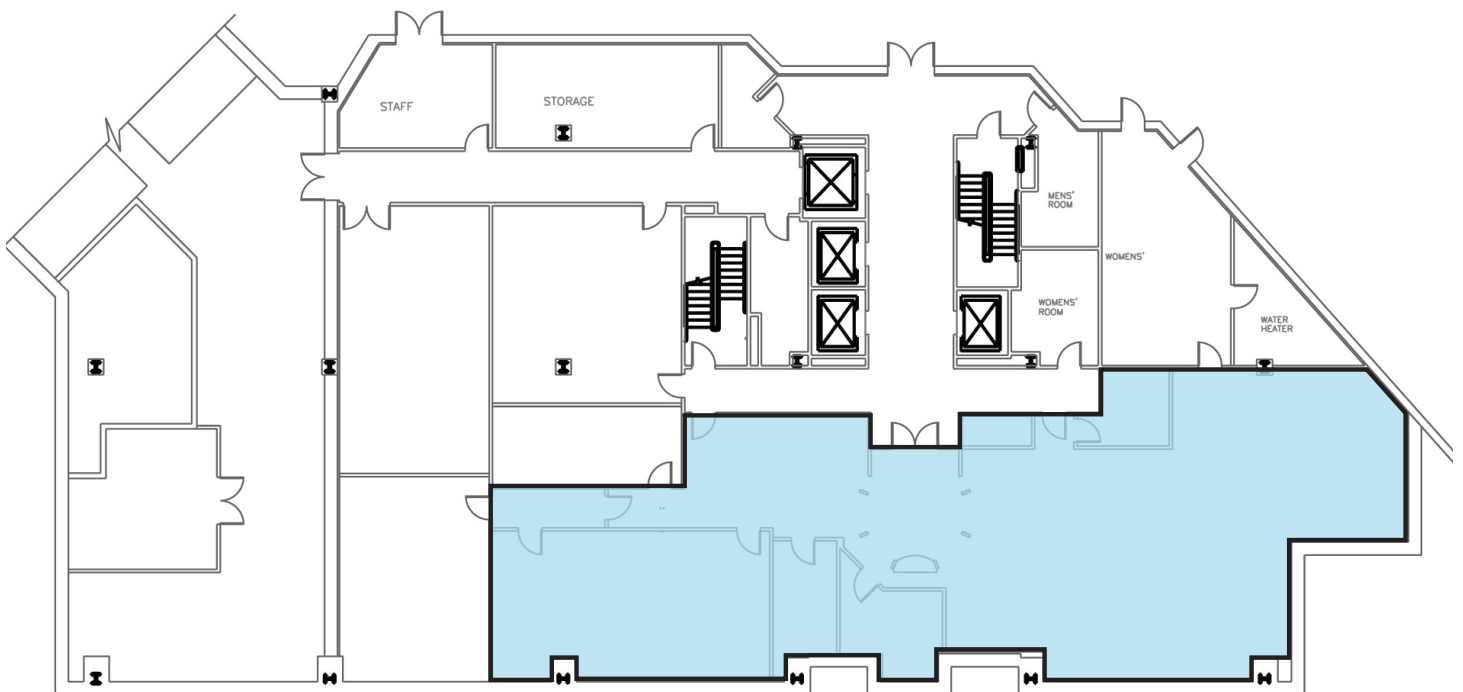

4,300 SF AVAILABLE

LOWER LEVEL | 99 EAST RIVER DRIVE

FOR MORE INFORMATION

OWNERSHIP

Jonathan Keller

860.232.9100

jkeller@thefremontgroup.net

LEASING