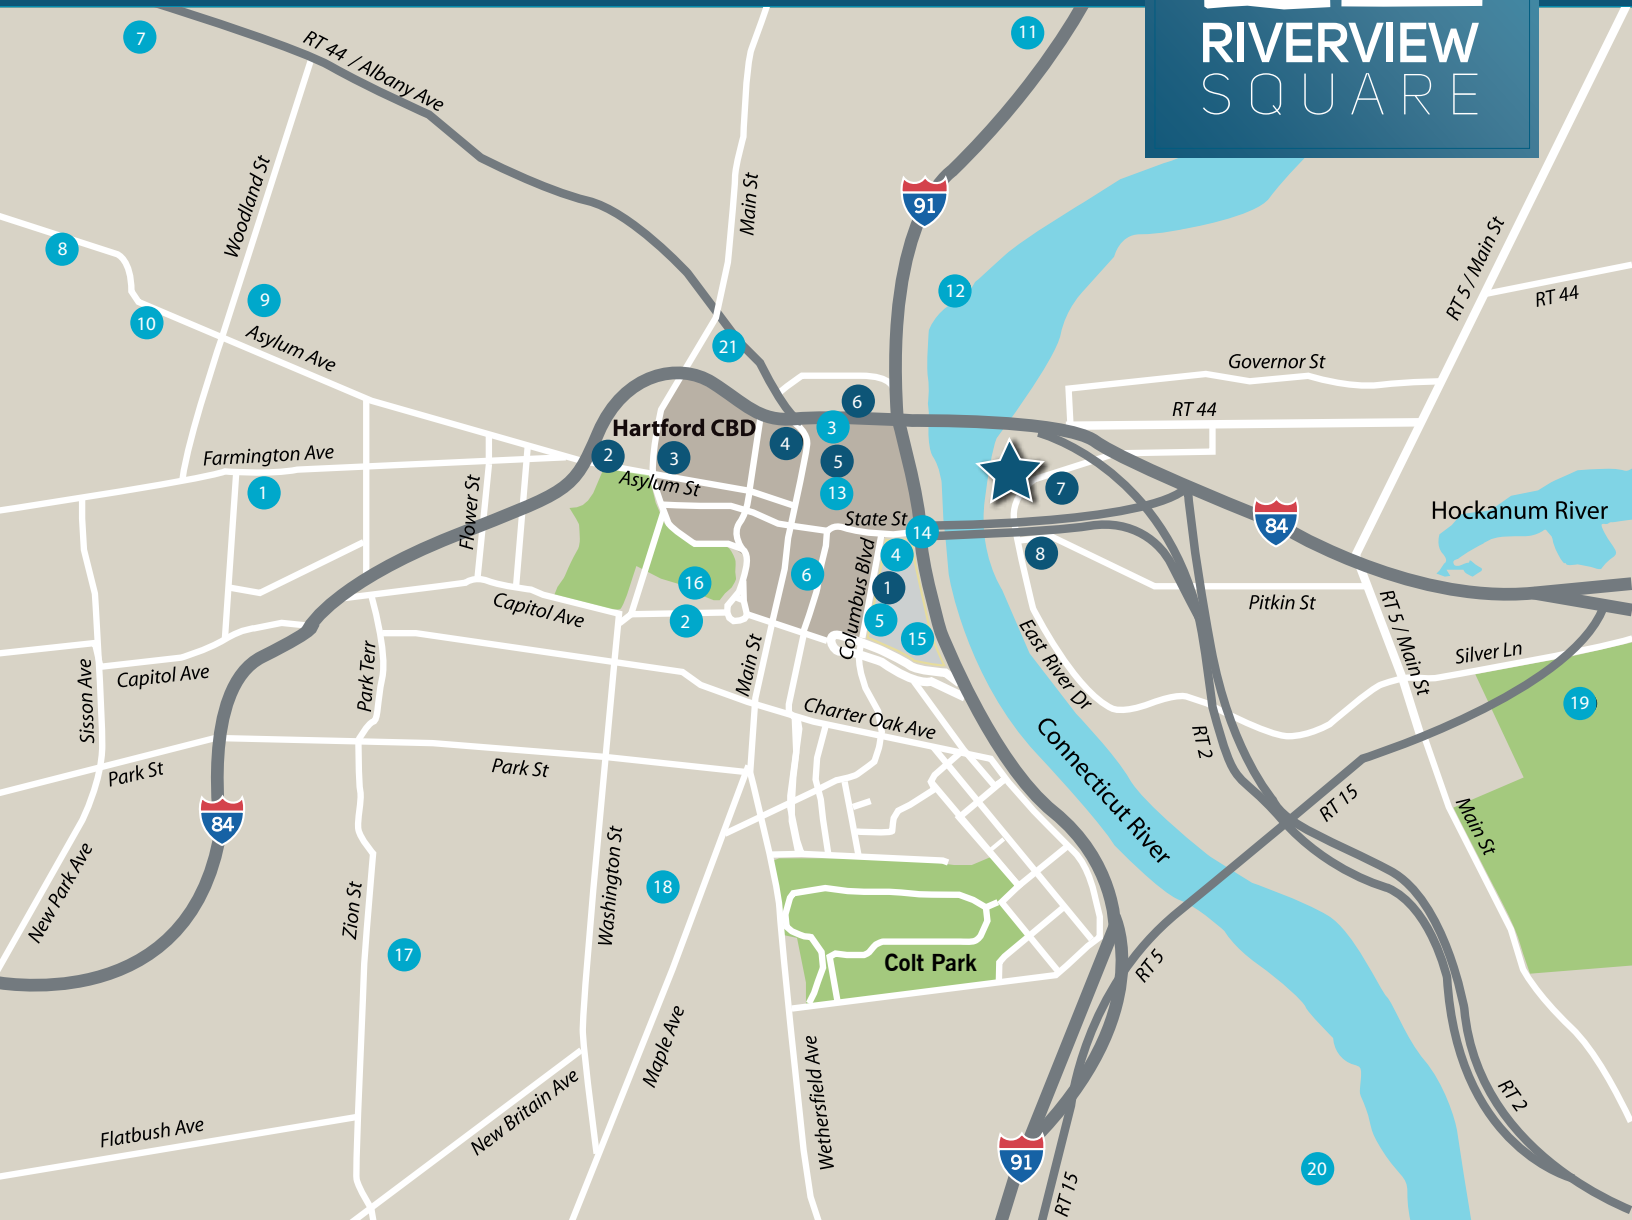

AMENITIES MAP

HARTFORD, CONNECTICUT

HARTFORD AREA HOTELS

1. Marriott Hartford
2. Holiday Inn Express Hartford
3. Homewood Suites by Hilton Hartford
4. Hilton Hartford
5. Residence Inn Hartford
6. Ramada Plaza Hotel Hartford
7. Plaza Hotel
8. Hampton Inn East Hartford

ENTERTAINMENT & ATTRACTIONS

1. Mark Twain House & Museum
2. Bushnell Center for Performing Arts
3. Hartford Stage
4. Connecticut Science Center
5. Connecticut Convention Center
6. Wadsworth Atheneum Museum of Art

7. St. Joseph's College
8. Elizabeth Park
9. St. Francis Hospital
10. UConn Law School
11. Keney Golf Course
12. Great River Park
13. Old State House
14. Riverfront Plaza
15. Adriaen's Landing
16. Bushnell Park
17. Trinity College
18. Hartford Hospital
19. UConn Football/Rentschler Field
20. Hartford-Brainard Airport
21. Rensselaer-Hartford

AREA RESTAURANTS

Capitol View Deli	Salute
Hot Tomatos	Vito's by the Park
Burger Baby	Dish
Black Eyed Sally's	City Steam Brewery Cafe
The Russian Lady	Vivo Trattoria
Agave	Feng Asian Bistro
The Tavern	Tamarind Grill & Bar
Max Downtown	The Russell
Trumbull Kitchen	Vaughn's Public House

FREMONT GROUP

CBRE | New England

CB Richard Ellis - N.E. Partners, LP, a CBRE Joint Venture